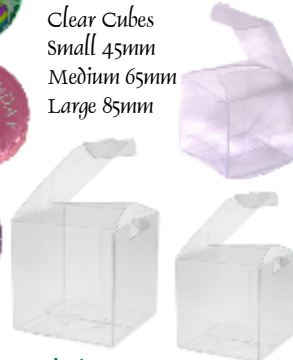

## FRECKLES 12g

## MEDALLIONS 12g milk chocolate 45 x 5mm

Christmas or Easter Collection: Available in mixed scenes only

Plain foils Flow Wrap available 60 pcs

## BRIDAL BOXES

Clear Cubes Small 45mm Medium 65mm Large 85mm