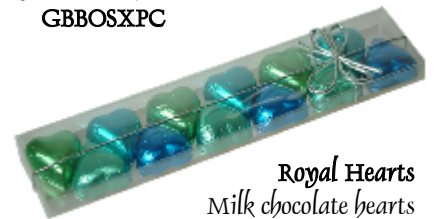

Frosted Hearts
Milk Chocolate hearts
40g 14 units per outer
GBFHXP

Tiffany Gift Box
Milk chocolate hearts or stars
in two layers 250g
sold individually

GBTIFXPW

Love Hearts
Milk chocolate hearts in
120g 14 units per outer
GBLHXP

Hearts & Star Drops
Milk chocolate hearts and
dark chocolate star drops
120g 14 units per outer
GBHSXP

GBTIFXPB - Hearts
GBTIFXPW - Hearts
GBTIFXPB - Stars
GBTIFXPW - Stars

GBTIFXPB

Box of Wishes
Milk chocolate stars
115g 9 units per outer
GBBOWXP

Little Gems
Milk chocolate hearts
120g
15 units per outer
GBLGXP

Box of Stars
Milk chocolate stars
120g 14 units per outer
GBBOSXP

Royal Hearts
Milk chocolate hearts
85g 16 units per outer
GBRHXP

KC Hearts
Milk chocolate hearts
1kg barrel - KC1XP
also available in 5kg carton